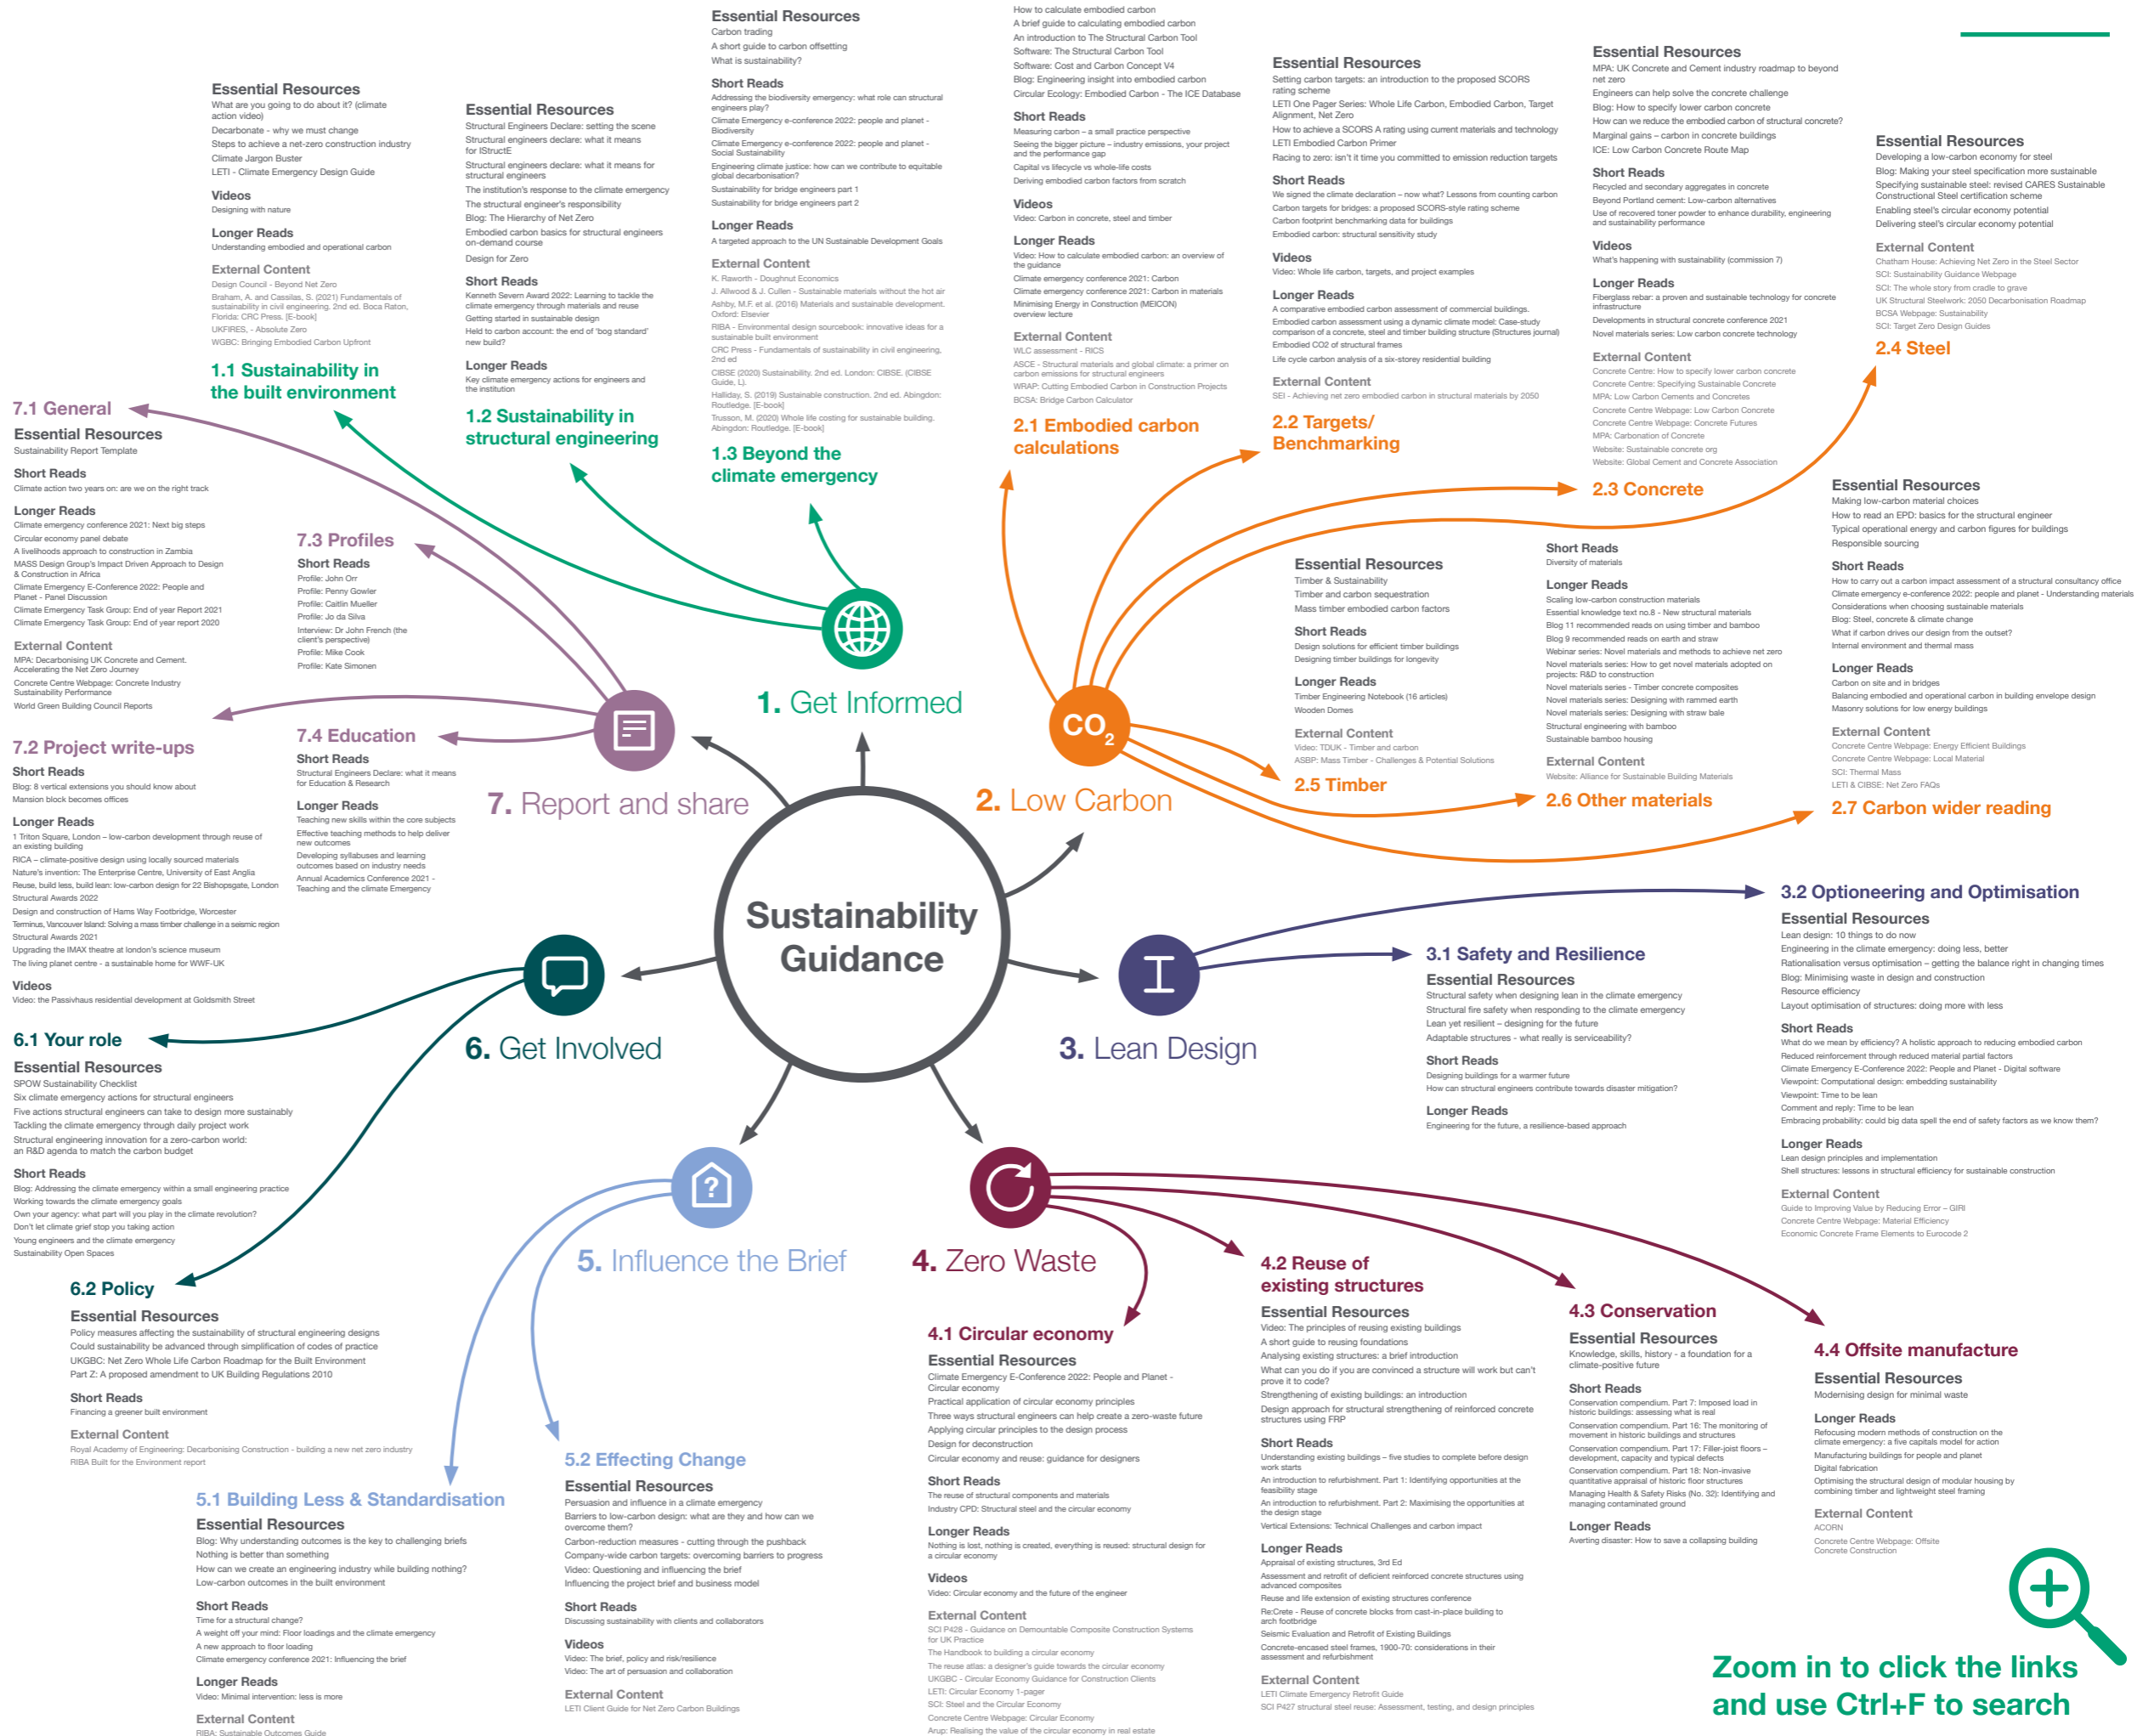

Sustainability Resource Map

Please Note: These resources are highlighted to the reader for their potential value/interest. Further resources are available via the "see more" links on the Climate Emergency webpage, as well as new resources published since the last update to the resource map. Some have been produced by third parties. The Institution of Structural Engineers does not necessarily endorse (nor is it responsible for) any statement or opinion expressed within these.

Zoom in to click the links and use Ctrl+F to search